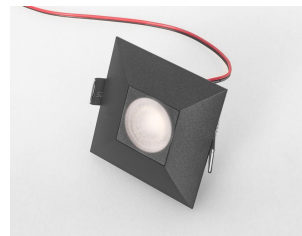

DL3832

5W Constant Voltage DC24V Downlight

60mm
5-25mm

Description

DC24V Version;
Downlight for indoor use;
ip20;

Finish
Black/White

Material
Aluminium

TECHNICAL CHARACTERISTICS

GEAR

This product is supplied without gear.

Luminaire

Crossing: No
Warranty: 5 Years

LIGHT DISTRIBUTION for 2700K
Wide 60°

h(m)	E(lx)	Ø(m)
1	181.7	Ø1.00
2	45.27	Ø2.01
3	20.12	Ø3.02
4	11.32	Ø4.03
5	7.243	Ø5.04

The photograph may not match the reference exactly. Please read the product description to identify the finish.