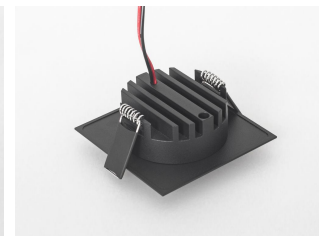

DL3832

5W Constant Voltage DC24V Downlight

60mm
5-25mm

Description

DC24V Version;
Downlight for indoor use;
ip20;

Finish
Black/White

Material
Aluminium

TECHNICAL CHARACTERISTICS

GEAR

This product is supplied without gear.

Luminaire

Crossing: No
Warranty: 5 Years

LIGHT DISTRIBUTION for 2700K
Wide 60°

h(m)	E(lx)	Ø(m)
1	181.7	Ø1.00
2	45.27	Ø2.01
3	20.12	Ø3.02
4	11.32	Ø4.03
5	7.243	Ø5.04

The photograph may not match the reference exactly. Please read the product description to identify the finish.