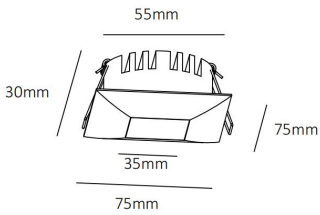

DL3832

5W Constant Voltage DC24V Downlight

60mm
5-25mm

Description

DC24V Version;
Downlight for indoor use;
ip20;

Finish
Black/White

Material
Aluminium

TECHNICAL CHARACTERISTICS

GEAR

This product is supplied without gear.

Luminaire

Crossing: No
Warranty: 5 Years

LIGHT DISTRIBUTION for 2700K
Wide 60°

h(m)	E(lx)	Ø(m)
1	181.7	Ø1.00
2	45.27	Ø2.01
3	20.12	Ø3.02
4	11.32	Ø4.03
5	7.243	Ø5.04